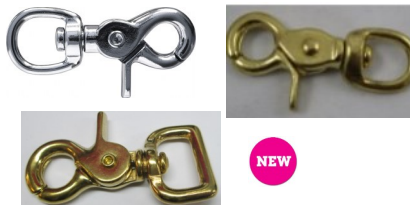

# Bag, Belt Hardware and Supplies

LAPCO

F O R L E A T H E R

LOW  
PRICE

**Round Eye Trigger Snap—ZINC**

Sizes: 10,12, 16,19,25 mm  
Code: 10,12,16,19,25 HSU-U

**Solid Brass Round Eye Trigger Snap**

Sizes: 9,10,12, 16,19,25,32 mm eye  
Code: (9,10,12,16,19,25,32) BSH-U

**Polo Snap—Nickel Plated—Ridged Strap eye Spring Snap**

Sizes: 25mm Code: 60SEFSPPN25

**Brass Flat Fixed Spring Snap**

Sizes: 19,25  
Code: 60SEFB19 60SEFB25

**NP Round Eye Trigger Snap**

Sizes: 19,25,32,38  
Code: 60RESN (9x55, 12-75,19-75,19-90, 25-100m,32-110,38-145)

**NP Square Eye Snap**

Sizes: 12,16,19  
Code: (12,16,19) SQSH

**NP Rug Snap**

Sizes: 25  
Code: 60SESTN

**Square Eye Trigger Snap Heavy Duty**

Sizes: 19,25,  
Code:  
Nickel 60SESHDN (19-85, 25-85,25-70)  
Brass—60SESB (19- or 25)

**NP & Brass Rein Scissor Snap**

Sizes: 12,16,19mm  
Code: nickel RESTN(12,16,19mm)  
Brass RESTB (12,16,19) &  
60SESTB25 square end 25mm

**Square Eye Trigger Snap Light**

Sizes: 19,25  
Code: 60SESLDN (19-25)